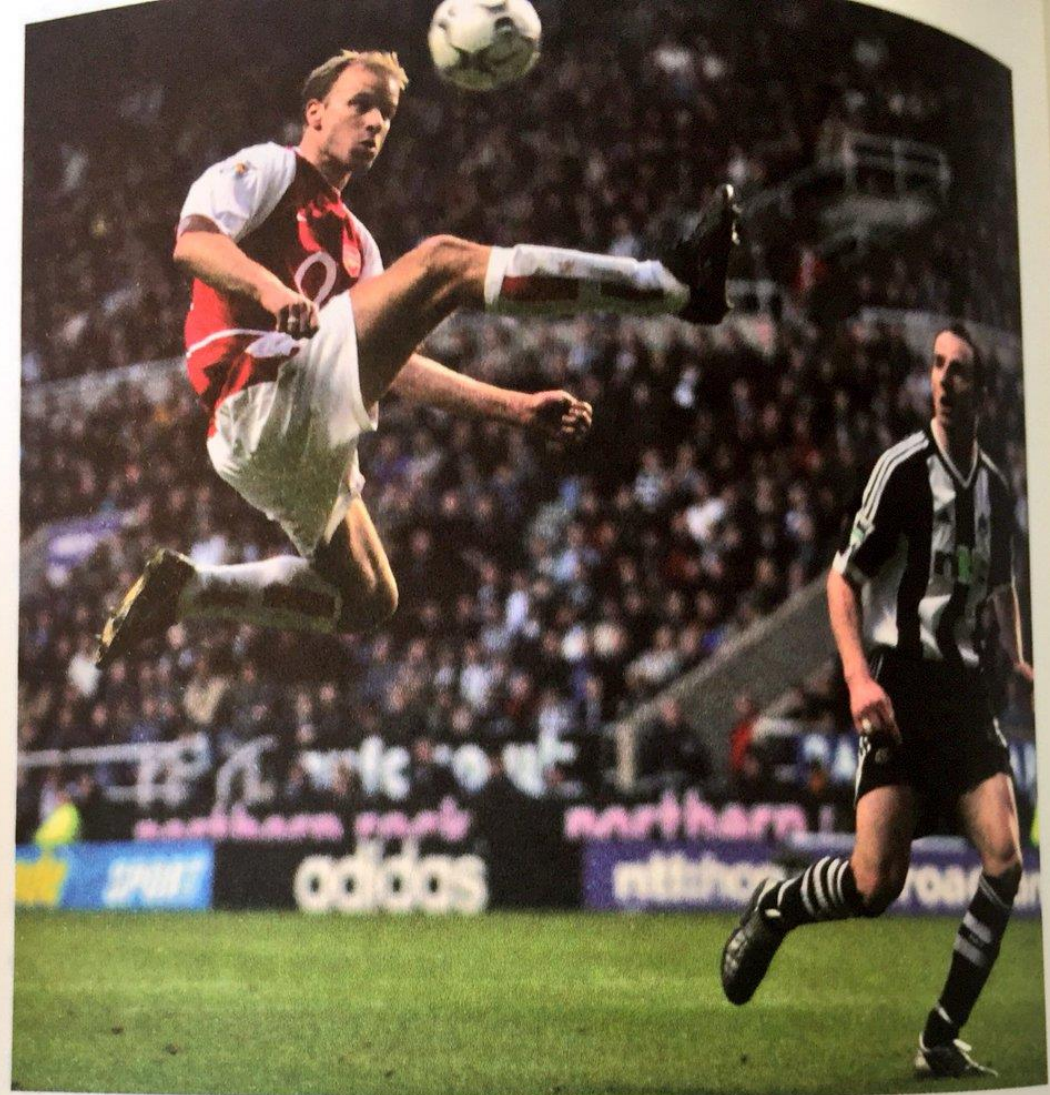

Differentieel leren

Dennis Bergkamp: 'De snelheid van informatieverwerking en het maken van de juiste keuzes bepalen je handelen en daarmee je voetbalprestatie.'